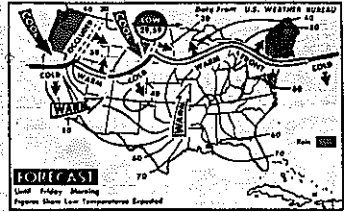

Belk's

HARVEST SALE

Looks Like Drought Will Keep Right On