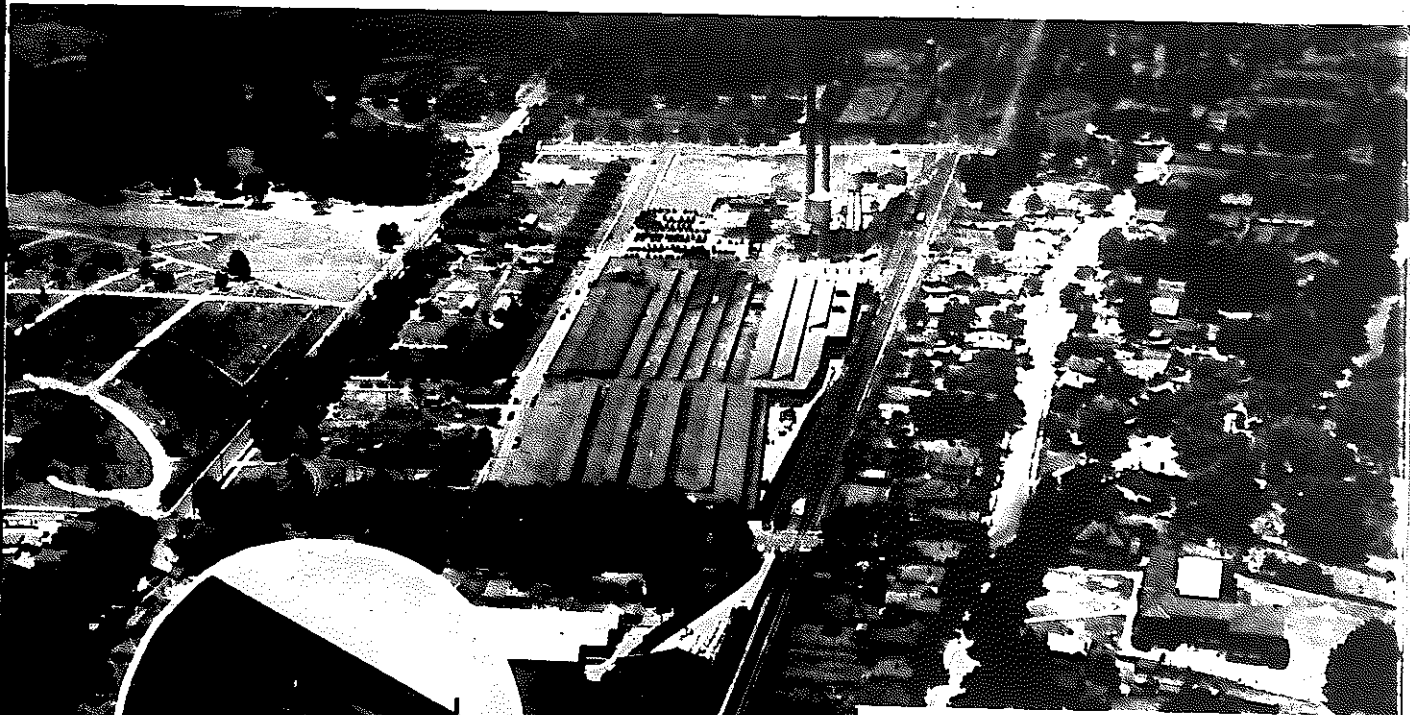

E. M. Cole, Pres.

The Largest Plant in the World Devoted Exclusively to Manufacturing Seed Planters and Fertilizer Distributors

Through the inventive genius of its President, Mr. E. M. Cole, and a corps of skilled workmen, this great plant is furnishing the farmers of this country the most complete line of one row Seed Planters and Fertilizer Distributors that can be found anywhere in the world.

E. A. Cole, Sec.-Treas.

THE COLE MANUFACTURING COMPANY
Charlotte, North Carolina

The Rock Hill Printing & Finishing Company, shown here, started operations in 1929 with 400 employees. Today the plant gives employment to 1,800 workers. Maximum production jumped from 4,000,000 yards in 1929 to 20,000,000 in 1938. A total of 19 printing machines are used. Floor space today is 371,390 sq. ft. The weekly payroll is approximately \$34,000.00 per week.

This company processes goods direct from cotton mills in the Piedmont area principally. The processes are bleaching, dyeing, printing, finishing, packing and shipping. Distribution is national in its scope, covering every state in the Union, in addition to an extensive export business. The plant is owned by M. Lowenstein & Sons Company of New York.